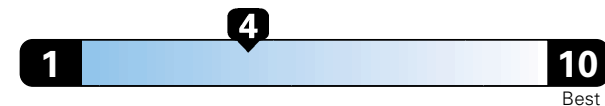

2021 MODEL YEAR

GRAND CHEROKEE LAREDO X 4X4

For more information visit: www.jeep.com
or call 1-877-IAM-JEEP

FCA US LLC

THIS VEHICLE IS MANUFACTURED TO MEET SPECIFIC UNITED STATES REQUIREMENTS. THIS VEHICLE IS NOT MANUFACTURED FOR SALE OR REGISTRATION OUTSIDE OF THE UNITED STATES.

MANUFACTURER'S SUGGESTED RETAIL PRICE OF THIS MODEL INCLUDING DEALER PREPARATION

Base Price: $34,845

JEOP GRAND CHEROKEE LAREDO 4X4
Exterior Color: Sting-Gray Clear-Coat Exterior Paint
Interior Color: Black Interior Color
Interior: Black Suede Seats with Black Stitching
Engine: 3.6L V6 24V VVT Engine Upp I w/ESS
Transmission: 8-Speed Automatic 850RE Transmission

STANDARD EQUIPMENT (UNLESS REPLACED BY OPTIONAL EQUIPMENT)

FUNCTIONAL/SAFETY FEATURES
Jeep Wave Membership (Retail Sales/50 States Only)
Advanced Multistage Front Air Bags
Supplemental Side-Curtain Front and Rear Air Bags
Supplemental Front Seat-Mounted Side Air Bags
Driver Inflatable Knee-Bolster Air Bag
LATCH-Ready Child-Seat Anchor System
Quadra-Trac I® 4WD System
ParkView® Rear Back-Up Camera
Parksense® Rear Park-Assist with Stop
Blind-Spot and Cross-Path Detection
Keyless Enter 'n Go™
Rear-View Day / Night Mirror
Sentry Key® Theft Deterrent System
Speed Control
Ready-Alert Braking
Electronic Stability Control
Hill-Start Assist
Tire Pressure Monitoring Display
Compact Spare Tire