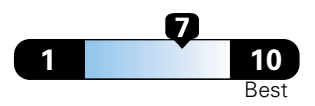

Smog Rating (tailpipe only)

This vehicle emits 427 grams CO2 per mile. The best emits 0 grams per mile (tailpipe only). Producing and distributing fuel also creates emissions; learn more at fuelconomy.gov.

Actual results will vary for many reasons, including driving conditions and how you drive and maintain your vehicle. The average new vehicle gets 27 MPG and cost $7,500 to fuel over 5 years. Cost estimates are based on 15,000 miles per year at $2.70 per gallon. MPGe is miles per gasoline gallon equivalent. Vehicle emissions are a significant cause of climate change and smog.

fuelconomy.gov

Calculate personalized estimates and compare vehicles