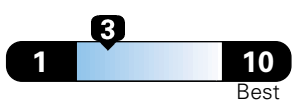

Smog Rating (tailpipe only)

This vehicle emits 420 grams CO2 per mile. The best emits 0 grams per mile (tailpipe only). Producing and distributing fuel also creates emissions; learn more at fuel economy.gov.

Actual results will vary for many reasons, including driving conditions and how you drive and maintain your vehicle. The average new vehicle gets 27 MPG and cost $7,500 to fuel over 5 years. Cost estimates are based on 15,000 miles per year at $2.70 per gallon. MPGe is miles per gasoline gallon equivalent. Vehicle emissions are a significant cause of climate change and smog.

fuel economy.gov

Calculate personalized estimates and compare vehicles